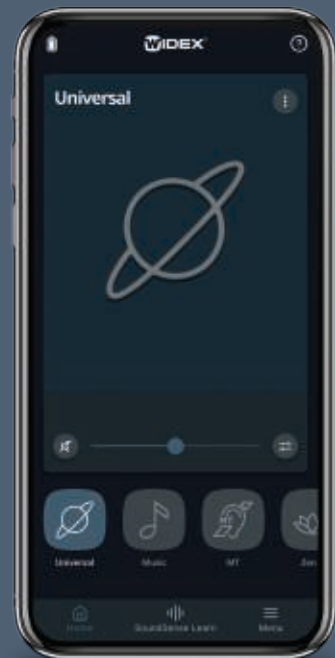

Direct streaming with compatible Apple® and Android™ phones

WIDEX **MAGNIFY**

PERSONALIZATION AND CONNECTIVITY

With WIDEX **MAGNIFY**, users have the option to fully control their hearing aid using the WIDEX **MAGNIFY** app on their Apple or Android smartphone. In addition to many other controls, it's how they access the power of SoundSense Learn.*

WIDEX **MAGNIFY** is also equipped with Real Life Insights so you can give even more personalized counseling. By giving you a sense of the listening environments that are important to your patients, the data makes it possible to offer tailored tips on how to improve the performance of their hearing instrument even further. With their consent, you can use Real Life Insights to download your users' preferences into **Compass™ GPS**.