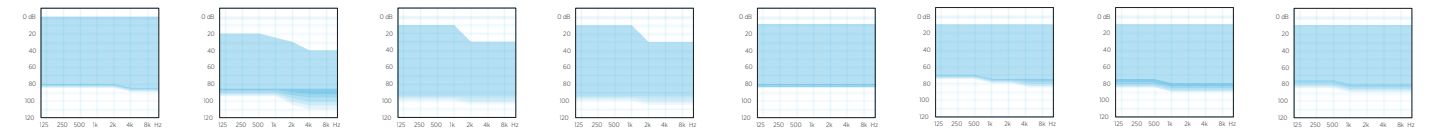

THE WIDEX MAGNIFY FAMILY

Model	RIC 10		RIC 312 D			
Style type	RIC		RIC/RITE			
Receiver	S-receiver	M-receiver	S-receiver	M-receiver	P-receiver	HP-receiver
Open fit option (BTE/RIC)	Yes	Yes	Yes	Yes		
Tube type						
Battery size	10	10	312	312	312	312
Battery life*	100 hrs	100 hrs	165 hrs	165 hrs	160 hrs	155 hrs
Dust and weather protection	IP-68	IP-68	IP-68	IP-68	IP-68	IP-68
Rechargeable solution						
USER CONTROLS						
Preference control	via DEX or TONELINK App	via DEX or TONELINK App	via button, DEX or MAGNIFY App	via button, DEX or MAGNIFY App	via button, DEX or MAGNIFY App	via button, DEX or MAGNIFY App
Program shift	via DEX or TONELINK App	via DEX or TONELINK App	via button, DEX or MAGNIFY App	via button, DEX or MAGNIFY App	via button, DEX or MAGNIFY App	via button, DEX or MAGNIFY App
Telecoil	via FM+DEX	via FM+DEX	Yes	Yes	Yes	Yes
ACCESSORIES						
DEX device compatible¹	All	All	All	All	All	All
Remote control (optional)	via DEX or TONELINK App	via DEX or TONELINK App	via DEX or MAGNIFY App	via DEX or MAGNIFY App	via DEX or MAGNIFY App	via DEX or MAGNIFY App
TV PLAY			Yes	Yes	Yes	Yes
DAI compatible	via FM+DEX	via FM+DEX	via FM+DEX	via FM+DEX	via FM+DEX	via FM+DEX
TECHNICAL DETAILS						
Max Gain/MPO (dB/dB SPL)²	63-118	69-124	62-118	69-124	70-132	84-138
Bandwidth³ (Hz)	100-10000	100-10000	100-10000	100-10000	100-6750	100-7300
Fitting range (dB)	0-80	0-90	0-80	0-90	40-110	50-115

*Battery Life in real-life situations depend on hearing aid features used and streaming time.
¹COM-DEX, COM-DEX REMOTE MIC, RC-DEX, TV-DEX, FM+DEX. ²IEC 60118-0 Peak values. ³According to 60118.0:1983