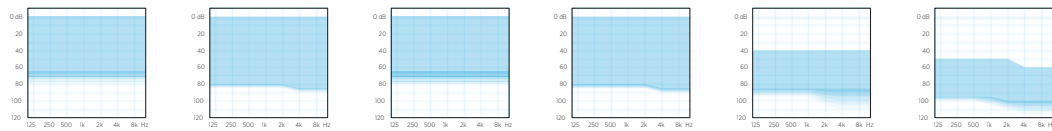

*Battery Life in real-life situations depend on hearing aid features used and streaming time.
¹COM-DEX, COM-DEX REMOTE MIC, RC-DEX, TV-DEX, FM+DEX. ²IEC 60118-0 Peak values. ³According to 60118.0:1983