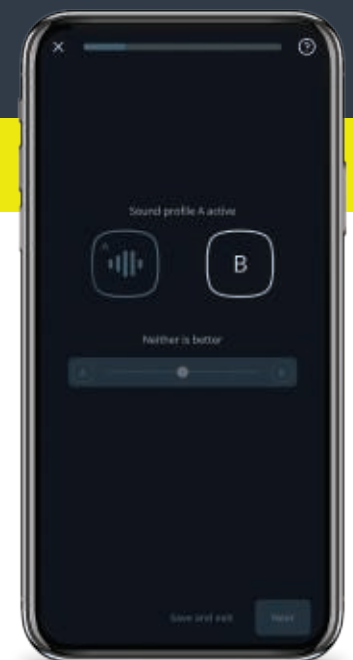

PERSONALIZATION AND CONNECTIVITY

With WIDEX **MAGNIFY**, users have the option to fully control their hearing aid using the WIDEX **MAGNIFY** app on their Apple or Android smartphone. In addition to many other controls, it's how they access the power of SoundSense Learn.*

WIDEX **MAGNIFY** is also equipped with Real Life Insights so you can give even more personalized counseling. By giving you a sense of the listening environments that are important to your patients, the data makes it possible to offer tailored tips on how to improve the performance of their hearing instrument even further. With their consent, you can use Real Life Insights to download your users' preferences into **Compass™ GPS**.

IOS

- ✓ WIDEX **MAGNIFY** app
- ✓ Direct streaming

ANDROID

- ✓ WIDEX **MAGNIFY** app
- ✓ Direct streaming

ARTIFICIAL INTELLIGENCE VERY REAL BENEFITS

WIDEX **MAGNIFY**

With WIDEX **MAGNIFY**, you can now give your users the revolutionary AI-powered **SoundSense Learn**® personalization. That means more control over their hearing for your patients, and fewer in-person consultations for you.

To date, **SoundSense Learn**® has created almost one million personal sound solutions for users around the world – each one making our AI-engine more efficient than ever. It works so well that 74 percent of users say it improves the listening situation, and 82 percent would recommend it (WIDEXPRESS #41).

*SoundSense Learn is available on the Magnify 440, 330, and 220 models.